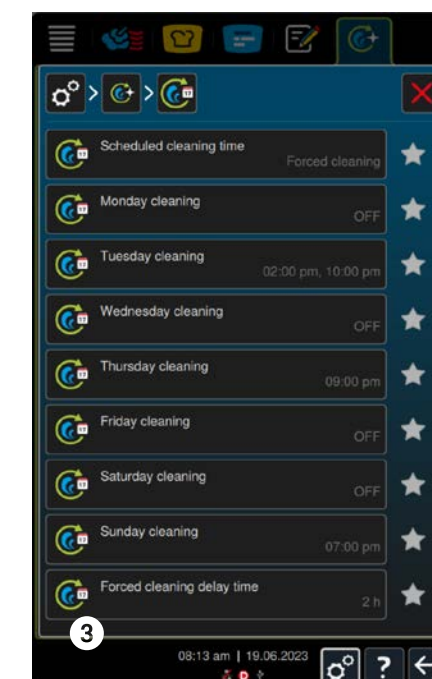

### 3 Autonomous cleaning, the carefree package

The option allows automatic or even fully autonomous cleaning: This provides hygiene and maintenance safety, saves work time, and costs.

In the cleaning settings, cleaning cycles can easily be programmed for each day according to appliance usage or according to your weekly schedule, even with multiple cleaning cycles per day. You decide whether a notification is sufficient or whether the cooking system – after an appropriate warning – should initiate the cleaning or start automatically. Alternatively, you can have the cooking system intelligently select and perform the appropriate cleaning at set times.

#### Programming options:

- > Cleaning according to schedule (week, day)
- > Cleaning after use
- > Cleaning advice or initiate cleaning
- > Fixed cleaning program or use-based cleaning
- > Autonomous cleaning with/without powering off

### 4 Fully automatic, but always well-informed

Automatic or autonomous cleaning relieves you of all unnecessary cleaning tasks. Nevertheless, the cooking system always keeps you updated and warns you, for example, if the remaining quantity of chemicals falls below a specified level or if cleaning is due. The cooking system also supports cartridge replacement with notifications.

#### Notification functions:

- > Display of remaining number of cleaning cycles
- > Display of cleaning and care status
- > Automatic notification of cartridge fill level (can be set in 5% increments)
- > Overview of cartridge levels
- > Guided cartridge change
- > Notification after cleaning is complete
- > Warnings/sounds before automatic/autonomous cleaning
- > Notifications also displayed in ConnectedCooking