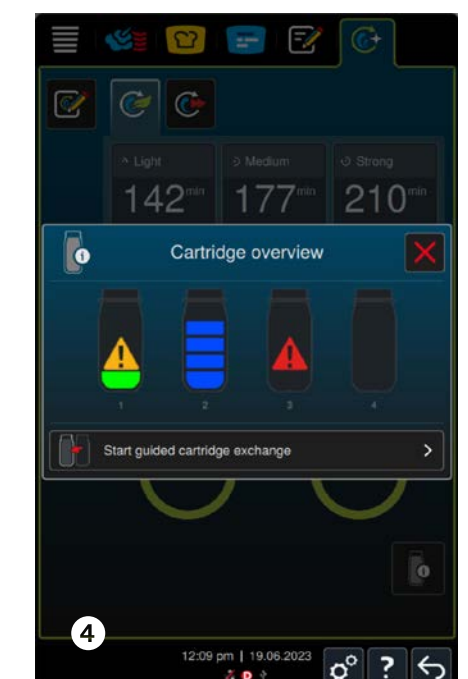

#### Notification functions:

- > Display of remaining number of cleaning cycles
- > Display of cleaning and care status
- > Automatic notification of cartridge fill level (can be set in 5% increments)
- > Overview of cartridge levels
- > Guided cartridge change
- > Notification after cleaning is complete
- > Warnings/sounds before automatic/autonomous cleaning
- > Notifications also displayed in ConnectedCooking