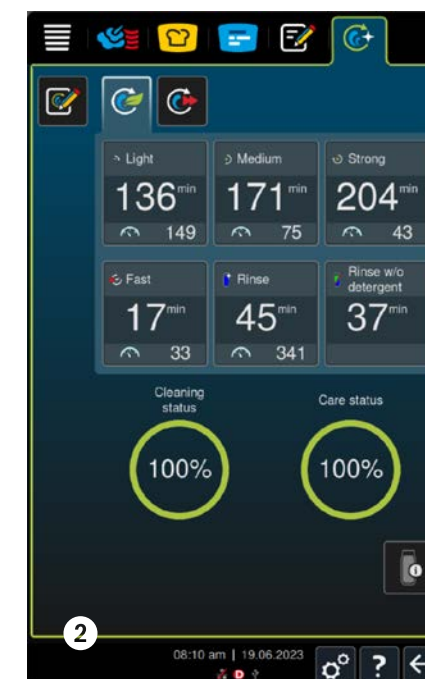

#### Programming options:

- > Cleaning according to schedule (week, day)
- > Cleaning after use
- > Cleaning advice or initiate cleaning
- > Fixed cleaning program or use-based cleaning
- > Autonomous cleaning with/without powering off

#### Notification functions:

- > Display of remaining number of cleaning cycles
- > Display of cleaning and care status
- > Automatic notification of cartridge fill level (can be set in 5% increments)
- > Overview of cartridge levels
- > Guided cartridge change
- > Notification after cleaning is complete
- > Warnings/sounds before automatic/autonomous cleaning
- > Notifications also displayed in ConnectedCooking