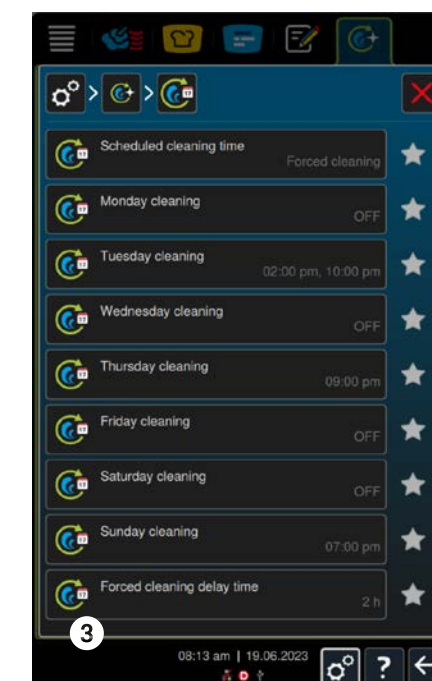

Programming options:

- > Cleaning according to schedule (week, day)
- > Cleaning after use
- > Cleaning advice or initiate cleaning
- > Fixed cleaning program or use-based cleaning
- > Autonomous cleaning with/without powering off