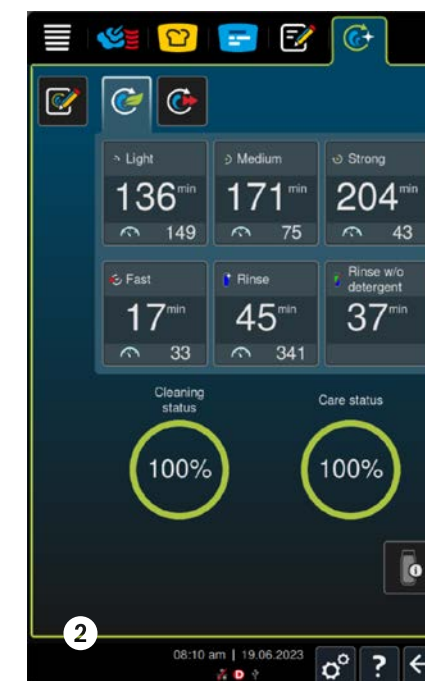

Programming options:

- > Cleaning according to schedule (week, day)
- > Cleaning after use
- > Cleaning advice or initiate cleaning
- > Fixed cleaning program or use-based cleaning
- > Autonomous cleaning with/without powering off