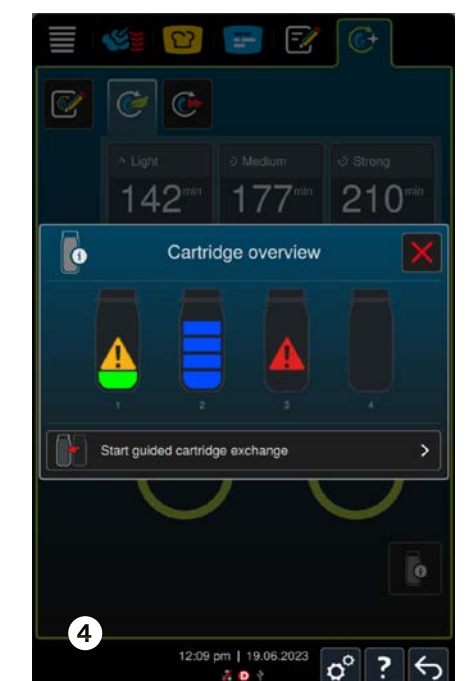

Notification functions:

- > Display of remaining number of cleaning cycles
- > Display of cleaning and care status
- > Automatic notification of cartridge fill level (can be set in 5% increments)
- > Overview of cartridge levels
- > Guided cartridge change
- > Notification after cleaning is complete
- > Warnings/sounds before automatic/autonomous cleaning
- > Notifications also displayed in ConnectedCooking